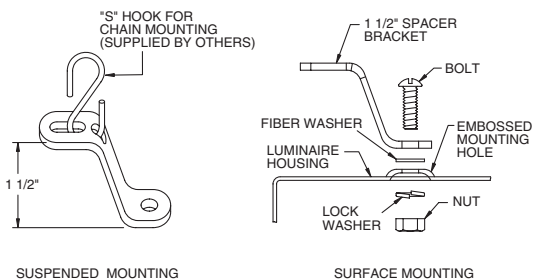

HID Luminaire Options

WIRE GUARD
OPTION SUFFIX- J8

TAMPER RESISTANT SCREW HEADS
OPTION SUFFIX- T3

Flange Mount Details

FLANGE SWING BAR DETAIL

Grid Mount Details

T-BAR BRACKET DETAIL

Surface Mount Options

MOUNTING BRACKET KIT
OPTION SUFFIX- M2

REV 5/05