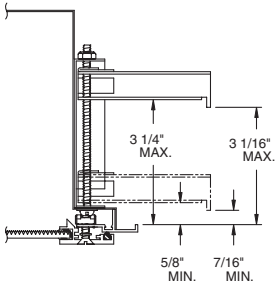

HID Luminaire Options

WIRE GUARD
OPTION SUFFIX- J8

TAMPER RESISTANT SCREW HEADS
OPTION SUFFIX- T3

Flange Mount Details

FLANGE SWING BAR DETAIL

Grid Mount Details

T-BAR BRACKET DETAIL

Surface Mount Options