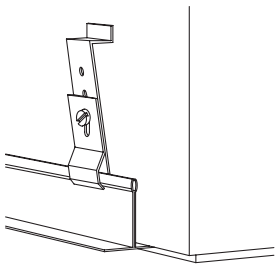

HID Luminaire Options

WIRE GUARD
OPTION SUFFIX- J8

TAMPER RESISTANT SCREW HEADS
OPTION SUFFIX- T3

Flange Mount Details

FLANGE SWING BAR DETAIL

Grid Mount Details

T-BAR BRACKET DETAIL

Surface Mount Options