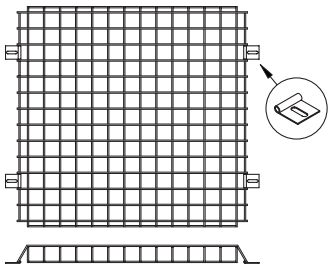

HID Luminaire Options

WIRE GUARD
OPTION SUFFIX- J8

TAMPER RESISTANT SCREW HEADS
OPTION SUFFIX- T3

Flange Mount Details

FLANGE SWING BAR DETAIL

Grid Mount Details

T-BAR BRACKET DETAIL

Surface Mount Options