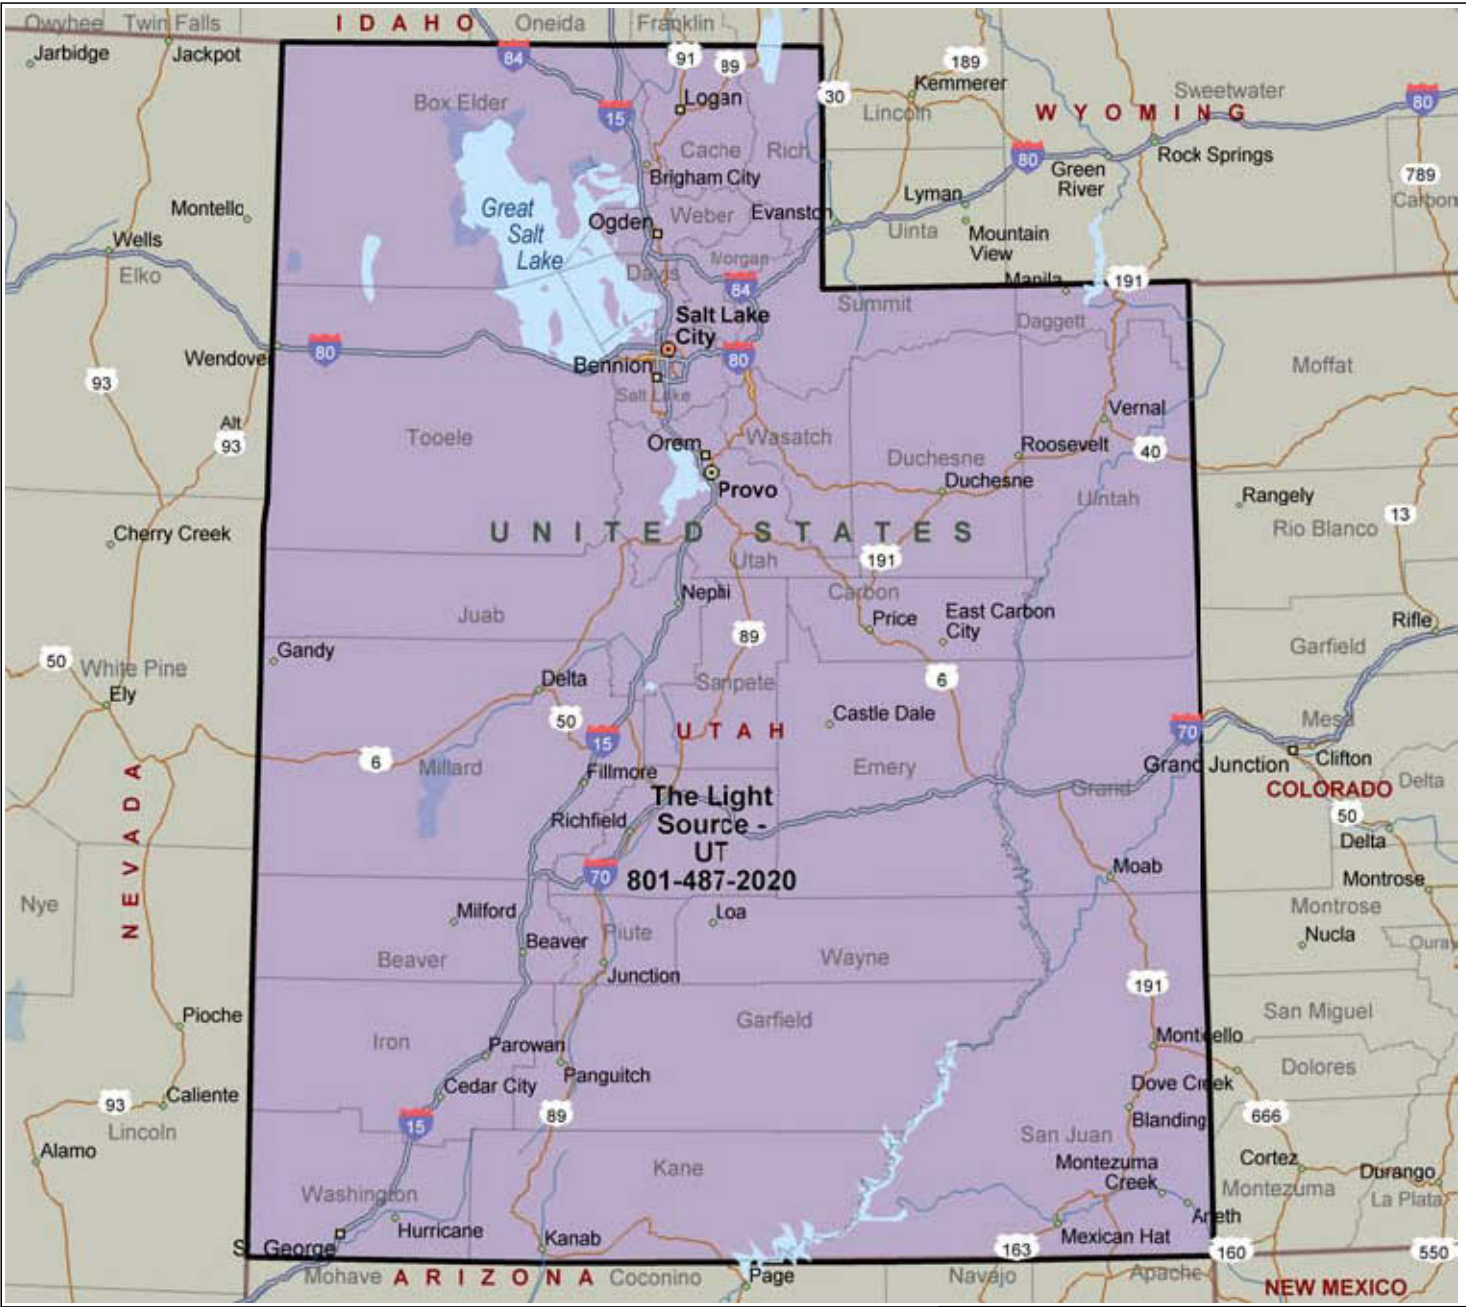

Utah Sales Territories

Utah

 The Light Source - UT 801-487-2020

0 mi 50 100 150

Copyright © 1988-2003 Microsoft Corp. and/or its suppliers. All rights reserved. <http://www.microsoft.com/mappoint>
 © Copyright 2002 by Geographic Data Technology, Inc. All rights reserved. © 2002 Navigation Technologies. All rights reserved. This data includes information taken with permission from Canadian authorities © 1991-2002 Government of Canada (Statistics Canada and/or Geomatics Canada), all rights reserved.