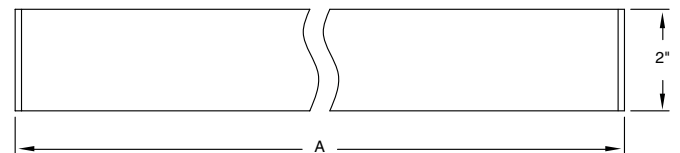

DIMENSIONS IN INCHES

LENGTH	Roto-loc	Flex Loc®	TSTT	T5 Linear Roto-loc
	Lampholders	Lampholders (-Y6)	Lampholders	Lampholders
	A	A	A	A
13.5"	—	—	13 1/2	—
15.5"	—	—	15 1/2	—
19"	—	—	19	—
2 FT	24 5/16	25	24 1/4	23 3/8
3 FT	36 5/16	37	—	—
4 FT	48 5/16	49	48 1/4	47