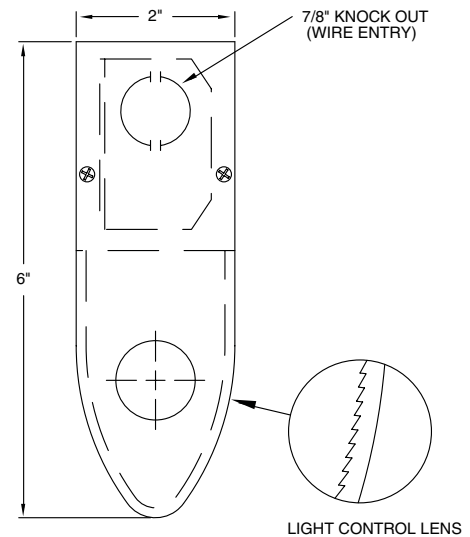

SPECIFICATIONS:

HOUSING:

Constructed of heavy duty extruded, anodized aluminum.

REFLECTOR:

Fabricated of aluminum, painted with a minimum reflectance of 88%.

END CAPS:

Die formed of anodized aluminum. Knock outs are provided at each end for wireway access.

GASKETING:

Cross linked polyethylene is used between the lens and the endcaps.

LENS:

Smooth exterior light control lens utilizes longitudinal prisms to direct more available light to the room also reducing glare and lamp image.

ELECTRICAL:

All ballasts and lampholders are UL Listed.

MOUNTING:

Designed for HEPA filter grid ceiling, custom detail available.

DIMENSIONS IN INCHES

LENGTH	Roto-loc	Flex Loc®	TSTT	T5 Linear Roto-loc
	Lampholders	Lampholders (-Y6)	Lampholders	Lampholders
	A	A	A	A
13.5"	—	—	13 1/2	—
15.5"	—	—	15 1/2	—
19"	—	—	19	—
2 FT	24 5/16	25	24 1/4	23 3/8
3 FT	36 5/16	37	—	—
4 FT	48 5/16	49	48 1/4	47