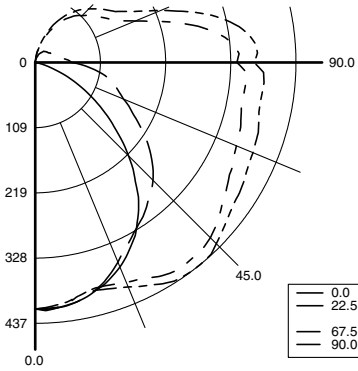

A1 Series

PHOTOMETRICS:

Model A11325-Y6, 4FT, White Reflector and Light-controlled Acrylic Lens, 1 32W T8 Fluorescent Lamp, Lamp Lumen Rating = 3050

Coefficients of Utilization, Zonal Cavity Method

Floor Cavity Reflectance: 20%

RC	.8				.7				.5				.3				.1				0
RW	.7	.5	.3	.1	.7	.5	.3	.1	.5	.3	.1	.5	.3	.1	.5	.3	.1	.5	.3	.1	0
R 0	92	92	92	92	88	88	88	88	79	79	79	71	71	71	64	64	64	61	61	61	0
C 1	81	75	71	66	76	71	67	63	64	60	57	57	54	52	51	49	47	43	43	43	0
R 2	72	64	57	51	68	60	54	49	54	49	45	48	44	41	43	39	37	34	34	34	0
3	65	55	47	41	61	52	45	40	47	41	36	41	37	33	37	33	30	27	27	27	0
4	59	48	40	34	55	46	38	33	41	35	30	36	31	27	32	28	25	22	22	22	0
5	54	42	35	29	51	40	33	28	36	30	25	32	27	23	29	24	21	19	19	19	0
6	49	38	30	25	46	36	29	24	32	26	22	29	24	20	26	21	18	16	16	16	0
7	46	34	27	21	43	32	25	20	29	23	19	26	21	17	23	19	16	14	14	14	0
8	42	31	24	19	40	29	23	18	26	21	17	24	19	15	21	17	14	12	12	12	0
9	39	28	21	16	37	27	20	16	24	19	15	22	17	14	20	15	12	11	11	11	0
10	37	26	19	15	35	25	18	14	22	17	13	20	15	12	18	14	11	9	9	9	0

Zonal Lumen Summary

Zone	Lumens	% Lamp	% Luminaire
0-30	325	10.7	13.0
0-40	557	18.2	22.2
0-60	1095	35.9	43.8
0-90	1857	60.9	74.2
90-120	461	15.1	18.4
90-130	534	17.5	21.3
90-150	622	20.4	24.9
90-180	645	21.2	25.8
0-180	2502	82	100

Total Luminaire Optical Efficiency = 82.0%
Spacing Criterion: 0° = 1.20, 90° = 1.61

AEROLUX® LUMINAIRE ORDERING INFORMATION:

A1	LAMP QTY	LAMP TYPE	5	OPTIONAL MATERIAL	OPTIONS	VOLTAGE
SERIES			LENS			
A1 Dry Location	1 Standard 2 T5 only T2 Tandem		5 Light Control Acrylic		EMERGENCY B4 Bodine B70A Dry/IOTA I-48 B5 Bodine B50 Dry/IOTA I-80 (N/A <4FT) BALLASTS D4 < 10% THD (Consult Factory) D8 Low-Temp Magnetic Ballast (N/A T8) D9 Magnetic Ballast E9 Rapid Start Electronic Ballast FUSING F1 GLR/HLR Fusing (Fast) F2 GMF/HLR Fusing (Slow) MISC J0 Lamp Sleeve (Specify Type & Color) M1 Pendant Mount (Pendants By Others) For SS P9 Special Paint Color (Provide Paint Code & Chip) R5 Specular Aluminum Reflector S1 Special Material (Specify) Y6 Flex-Loc® Lamp Holder (T8/T12 Only)	120V/60Hz Standard 277V/60Hz 347V/60Hz 50Hz & Other Voltages Available
18BX F18T5TT (13") 0°				S3 Stainless Steel Exterior		
27BX F24-F27T5TT (16") 0°				304 SS Standard,		
39BX F36-F39T5TT (19") 0°				316 SS and other materials available, consult agent		
40BX F40T5TT (2FT) 0°						
50BX F50T5TT (2FT) 0°						
14T5 F14T5 (23") 0°						
17 F17T8 (2FT) 0°						
25 F25T8 (3FT) 0°						
28T5 F28T5 (47") 0°						
32 F32T8 (4FT) 0°						
TANDEM LAMPS						
Tandem lamps are tandem wired						
40BX F40T5TT (4FT) 0°						

Add hyphens between options

Note: Damp Location Version Available, Consult Factory.
Other Wattages and Lengths Available, Consult Factory.

Project Information:

Information subject to change without notice. Lamps supplied by others.

© 2005 Paramount Industries, Inc. P.O. Box 259 Crosswell, MI 48422